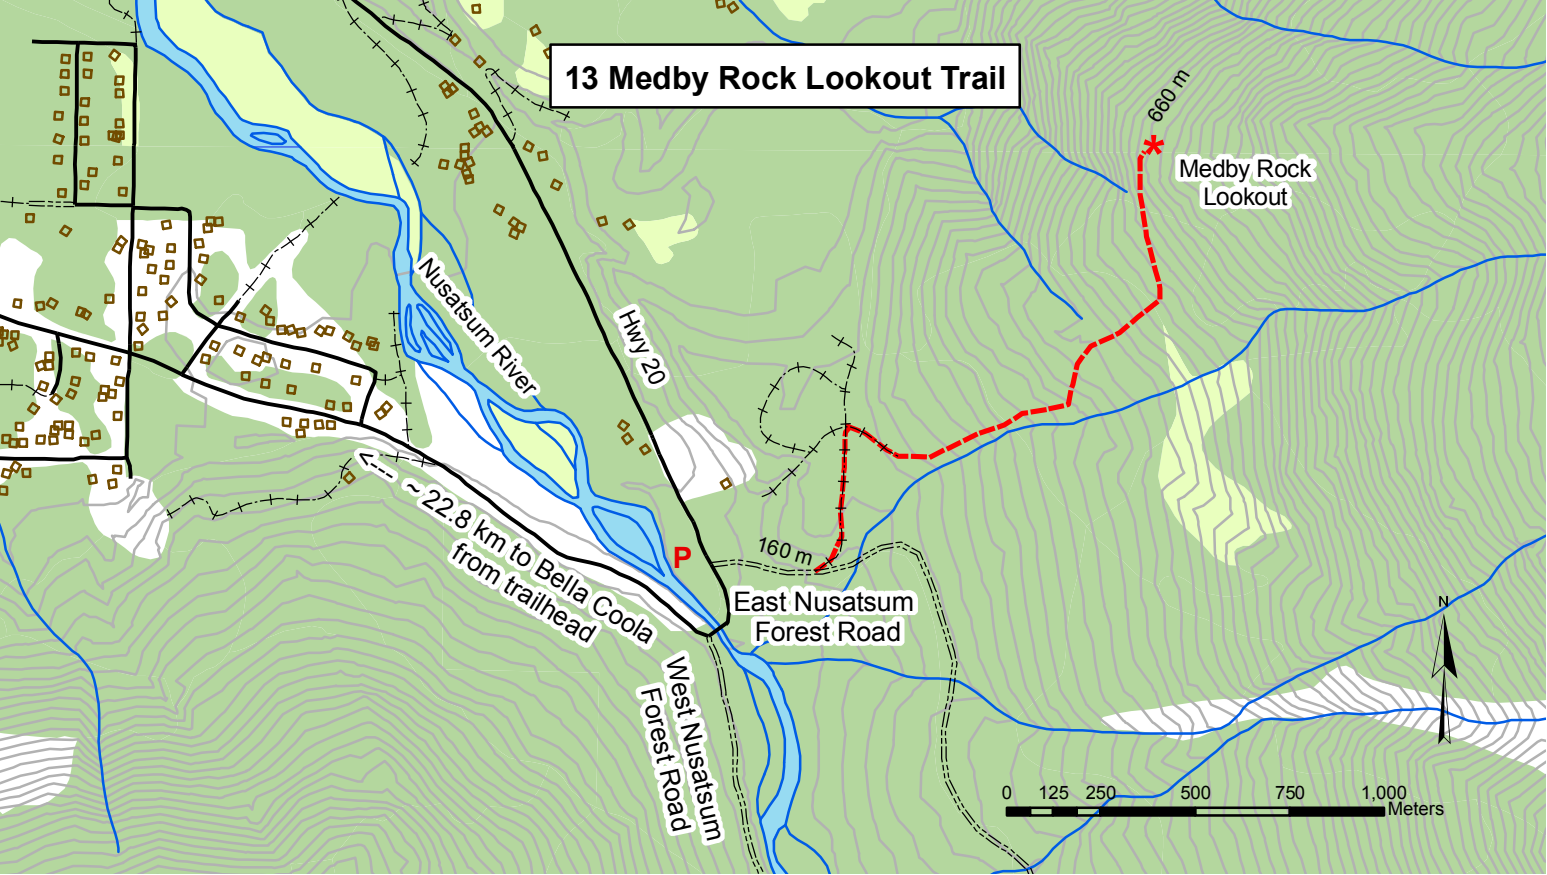

13 Medby Rock Lookout Trail

Nusatsum River

Hwy 20

~22.8 km to Bella Coola
from trailhead

P

160 m

East Nusatsum
Forest Road

West Nusatsum
Forest Road

660 m

Medby Rock
Lookout

0 125 250 500 750 1,000
Meters