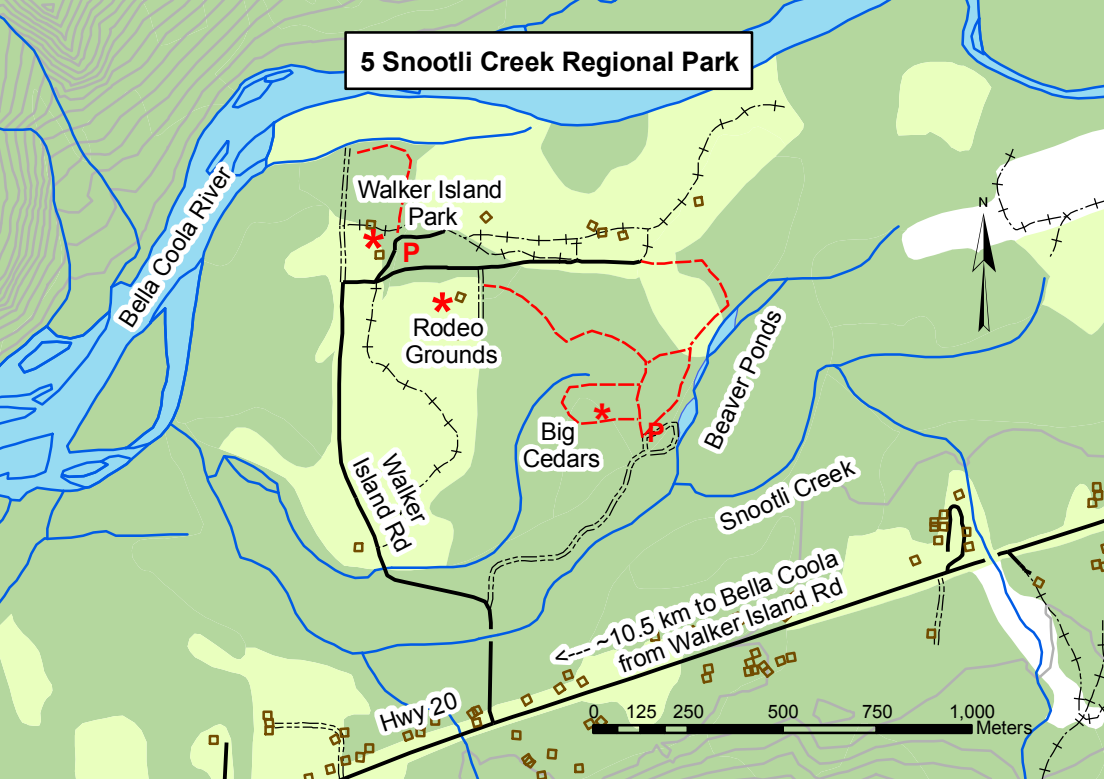

# 5 Snootli Creek Regional Park

Bella Coola River

Walker Island Park

Rodeo Grounds

Big Cedars

Beaver Ponds

Snootli Creek

Walker Island Rd

Hwy 20

~10.5 km to Bella Coola from Walker Island Rd

0 125 250 500 750 1,000 Meters