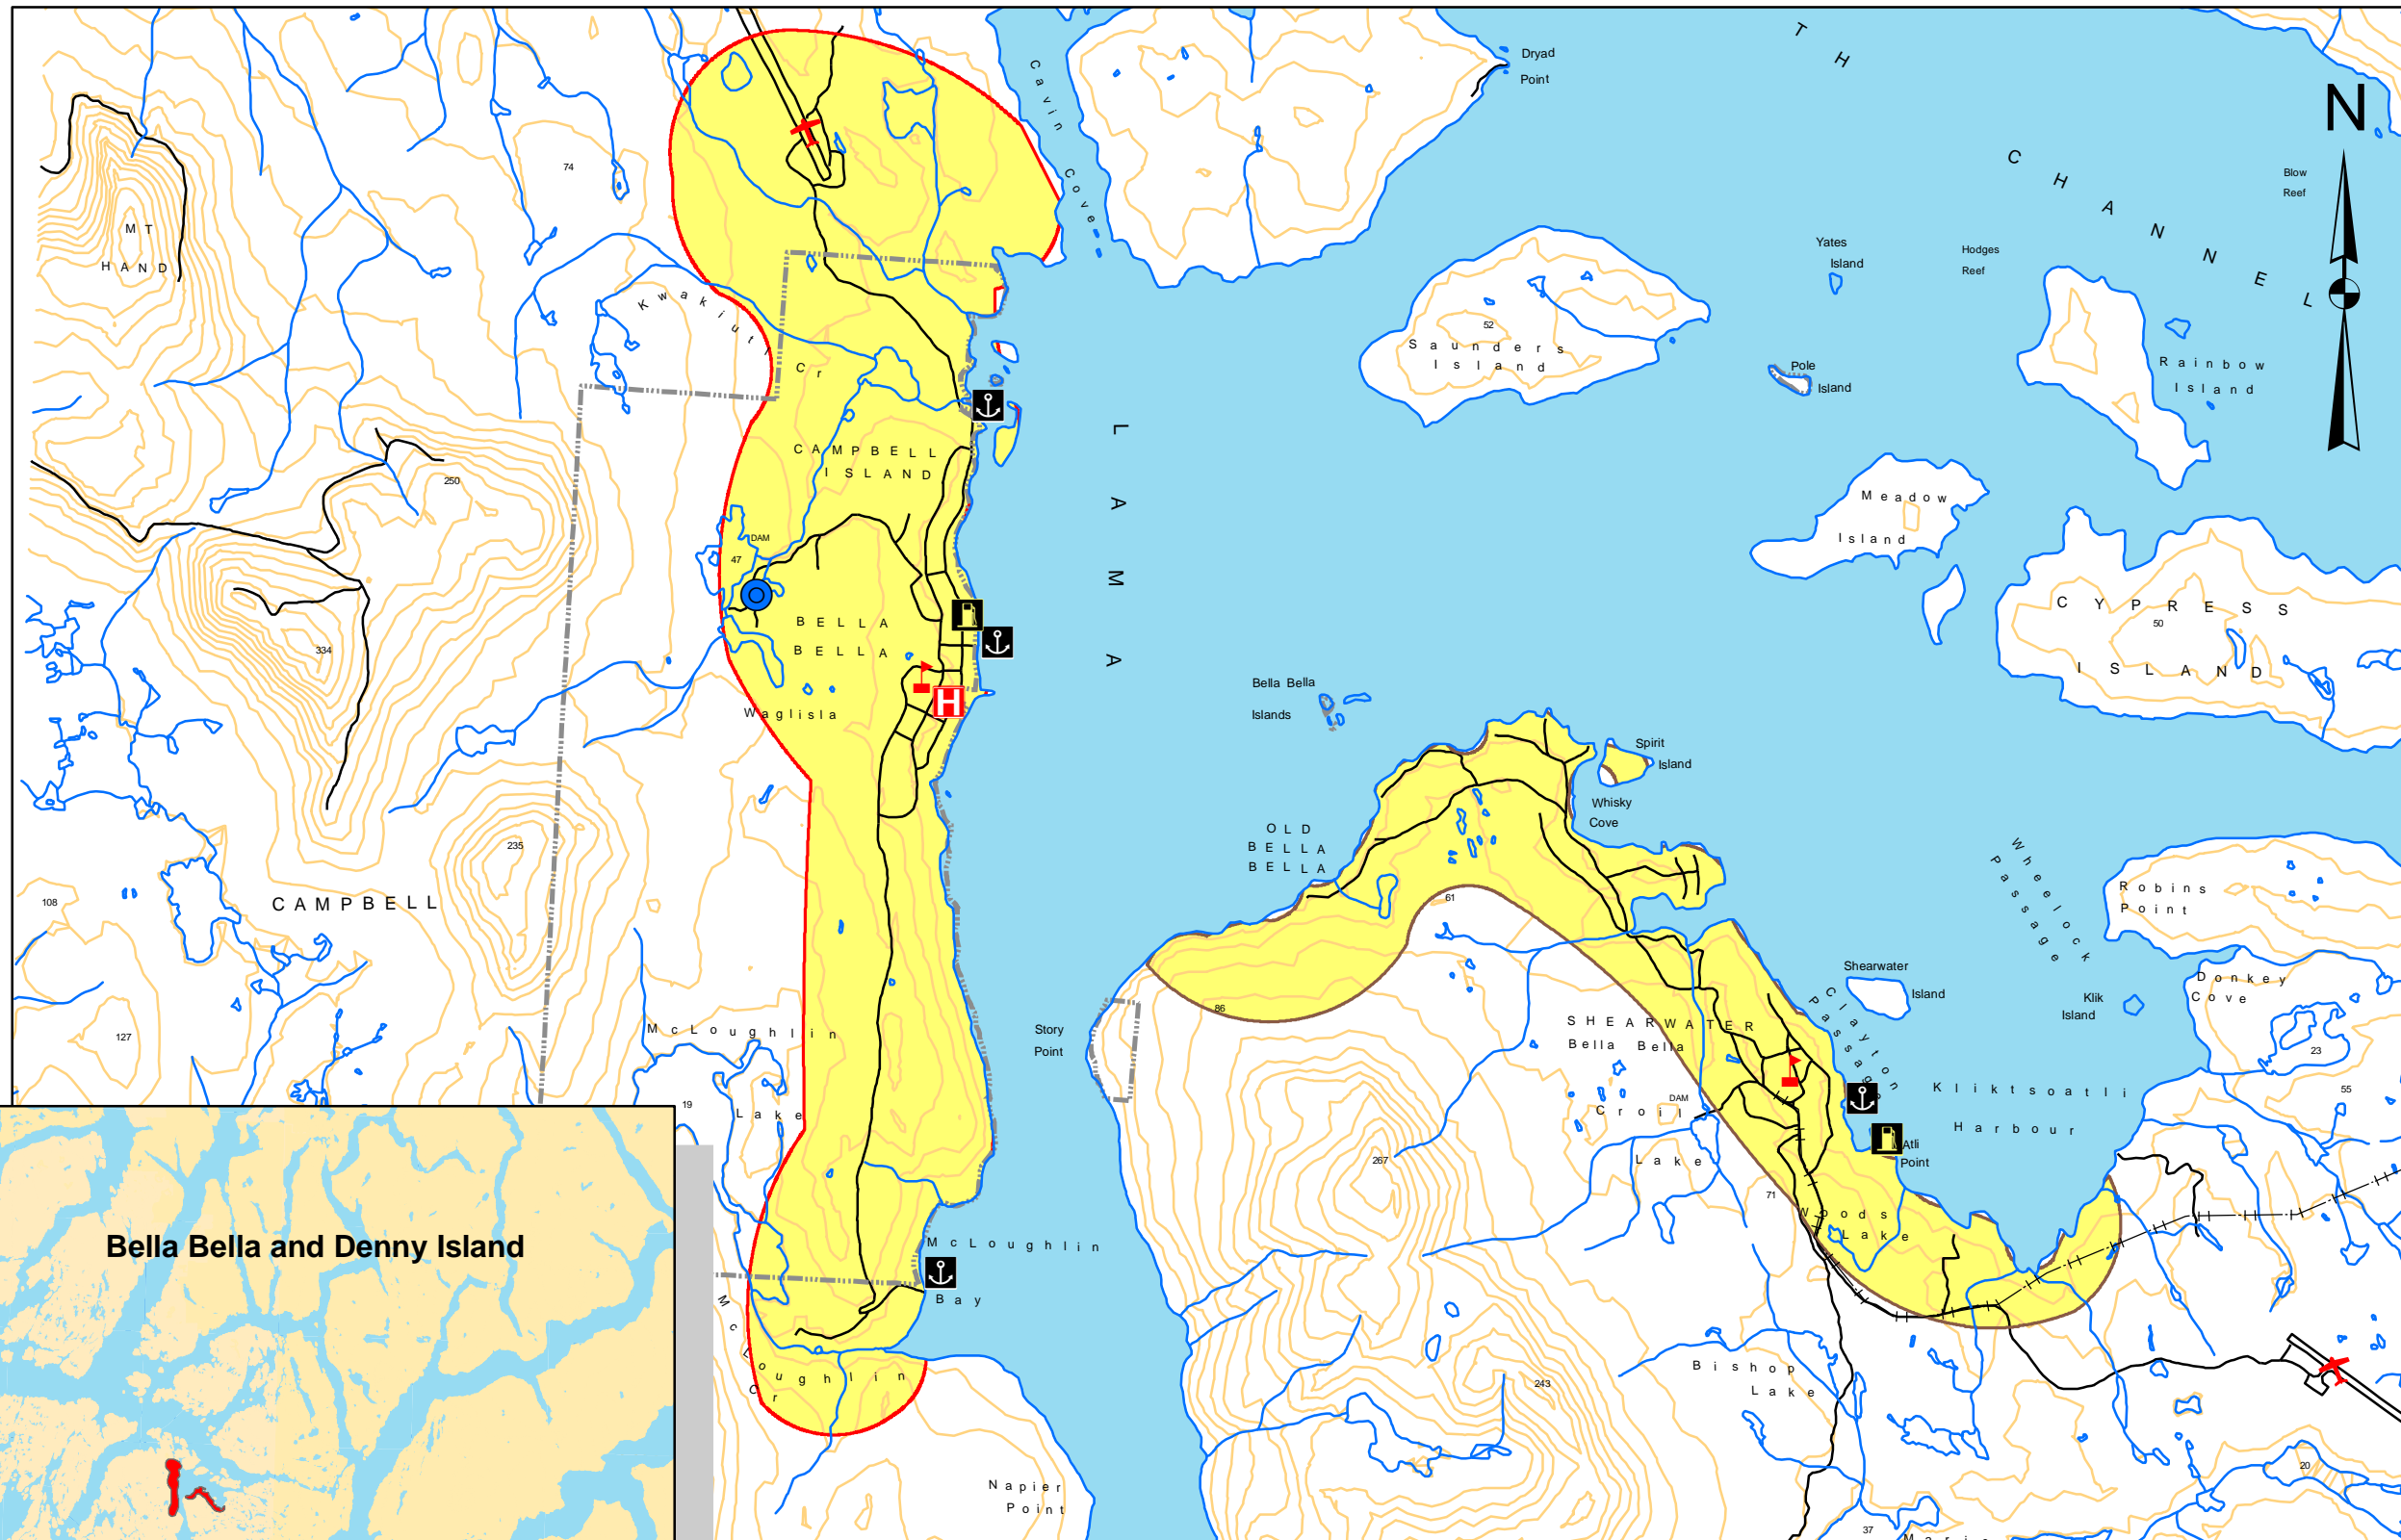

Bella Bella/Denny Island - Community Wildfire Protection Plan

Overview and Interface Fire Planning Unit Hazard

Legend

IFPU Hazard

- Extreme
- High
- Moderate
- Low
- Bella Bella IFPU
- Denny Island IFPU
- Roads
- Creeks & rivers

Features

- Airstrip
- Dock
- F Fuel tank
- School
- Water plant
- H Hospital
- 20 m contour
- Powerline
- IR Boundary

Map created by: HCG Forestry Consulting
 Box 216, Hagensborg, BC, V0T 1H0
 250-982-2515
 March 6, 2006

Map sheet: 103A 20