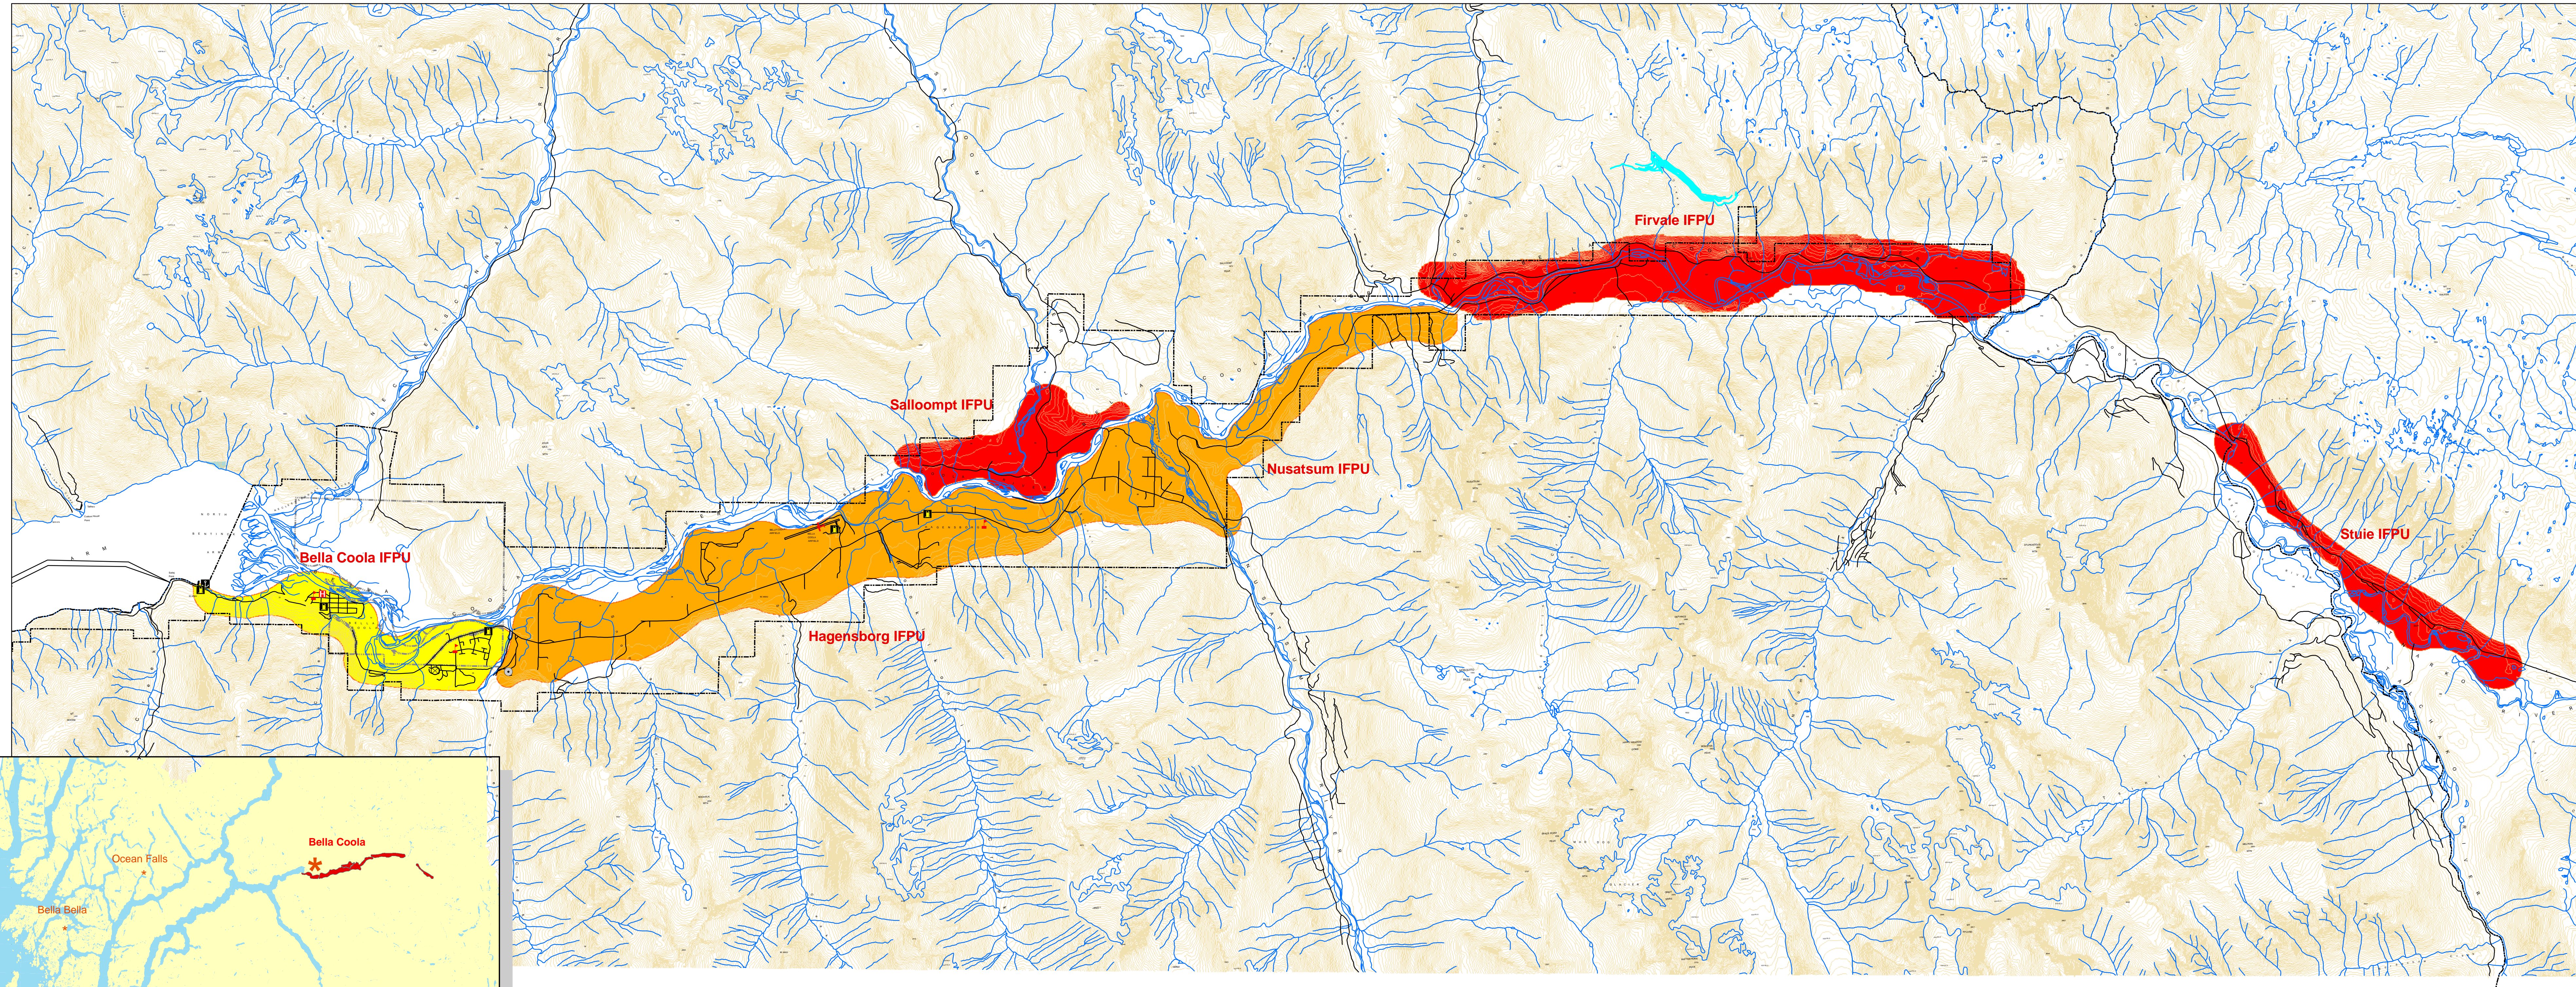

Bella Coola Valley Community Wildfire Protection Plan

Interface Fire Planning Unit Hazard

Legend

IFPU_Hzrd2

IFPU Hazard

- Extreme
- High
- Moderate

Airstrip

Fuel tanks

Garbage dump

Power generation

Marina

School

Hospital

Road

River & creeks

IR Boundary